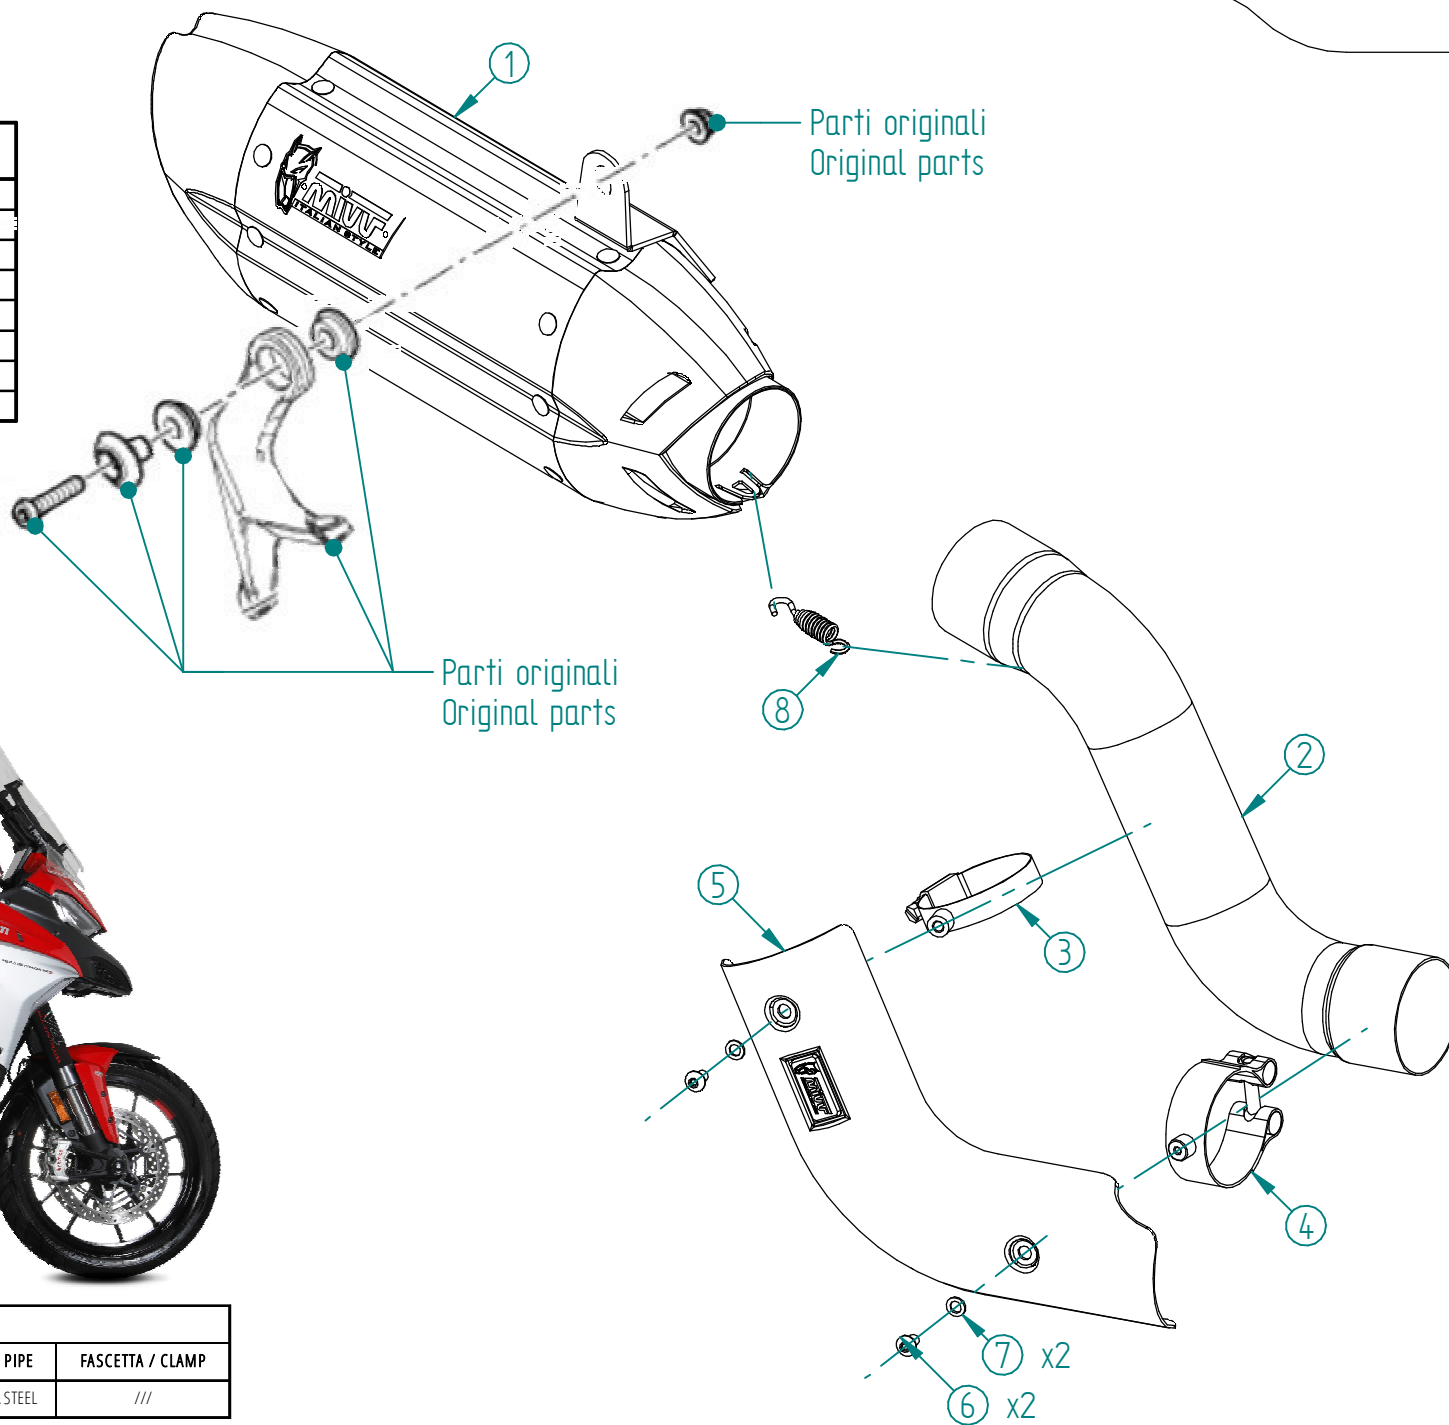

#	DESCRIPTION	PART NUMBER	QTY
1	Silenziatore / Muffler - db killer 50.DK.040.0	SUONO 200	1
2	Tubo di raccordo / Link pipe	9773D052S7	1
3	Fascetta con bussola / Pipe clamp with bush	50.73.1050.0	1
4	Fascetta con bussola / Pipe clamp with bush	50.73.1051.0	1
5	Cover in carbonio / Carbon cover	50.CR.056.0	1
6	Vite M5 x 8 / Screw M5 x 8	50.73.233.1	2
7	Rondella M5 / Washer M5	50.73.351.1	2
8	Molla ultracorta / Ultra-short spring	50.73.951.1	1

APPLICAZIONI / APPLICATIONS			
CODICE / CODE	SILENZIATORE / MUFFLER	TUBO / PIPE	FASCETTA / CLAMP
D.052.L8	TITANIO (COPPE CARBONIO) / TITANIUM (CARBON CAPS)	INOX / ST. STEEL	///