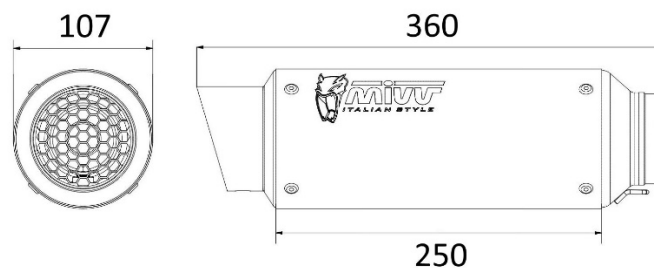

Technical specifications

GP PRO CARBON

Characteristics

Body material	Carbon
Front end cap material	Stainless steel
Rear end cap material	Stainless steel
Material of the inside of the silencer	Stainless steel
Link pipe material	Stainless steel
Type of attachment to the frame	Stainless steel screwed bracket
Total body length (mm)	250 mm
Internal diameter of the silencer coupling (mm)	Ø 65
Presence of dB-Killer	Yes
Silencer weight	1,62 kg