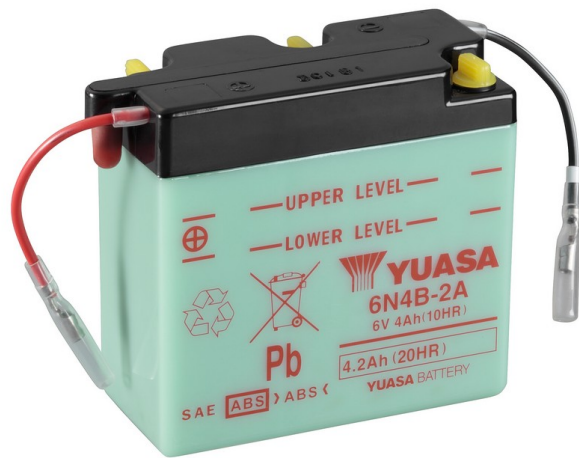

Yuasa Technical Data Sheet

Yuasa 6N4B-2A - Conventional 6 Volt Battery

Performance

Voltage	6
Capacity (10-hour)	4Ah
Capacity (20-hour)	4.2Ah

Dimensions ($\pm 2\text{mm}$)

Length	102mm
Width	48mm
Height	96mm

Weights & Measures

Mean Weight with Acid	1kg
Acid Volume	0.2l

Technology

Technology	Cast Sb/Sb
Separator	Reinforcing fiber+Glass Fiber

Cell Assembly Layout

Data Sheet generated on 20/03/2024 - E&OE